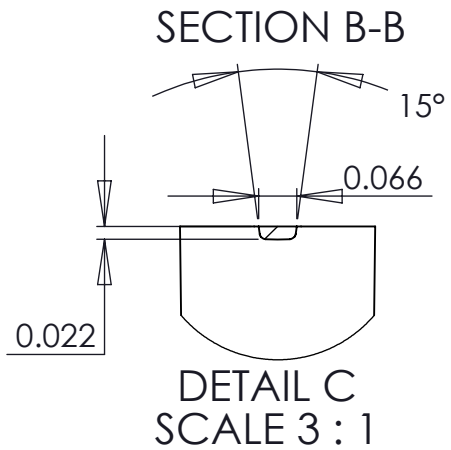

REVISIONS			
REV.	DESCRIPTION	DATE	APPROVED
NEW			

DIMENSIONS ARE IN INCHES		NAME	DATE	1.1 ml Tube Strip (8 Tubes)
		DRAWN		
		CHECKED		
		ENG APPR.		
		MFG APPR.		
MATERIAL		Q.A.		REV. NEW
POLYPROPYLENE		COMMENTS:		
SIZE A	DWG. NO. CE-T042			
SCALE: 3:1	WEIGHT:			SHEET 1 OF 1