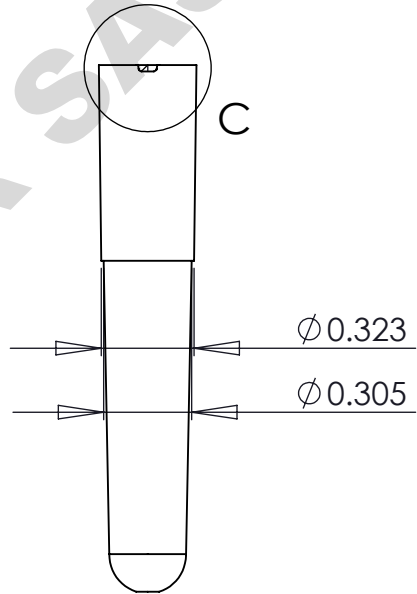

REVISIONS			
REV.	DESCRIPTION	DATE	APPROVED
NEW			

DIMENSIONS ARE IN INCHES		NAME	DATE	1.1 ml Tube Strip (8 Tubes)
		DRAWN		
		CHECKED		
		ENG APPR.		
		MFG APPR.		
MATERIAL		Q.A.		REV. NEW
POLYPROPYLENE		COMMENTS:		
SIZE A	DWG. NO. CE-T042			
SCALE: 3:1	WEIGHT:			SHEET 1 OF 1