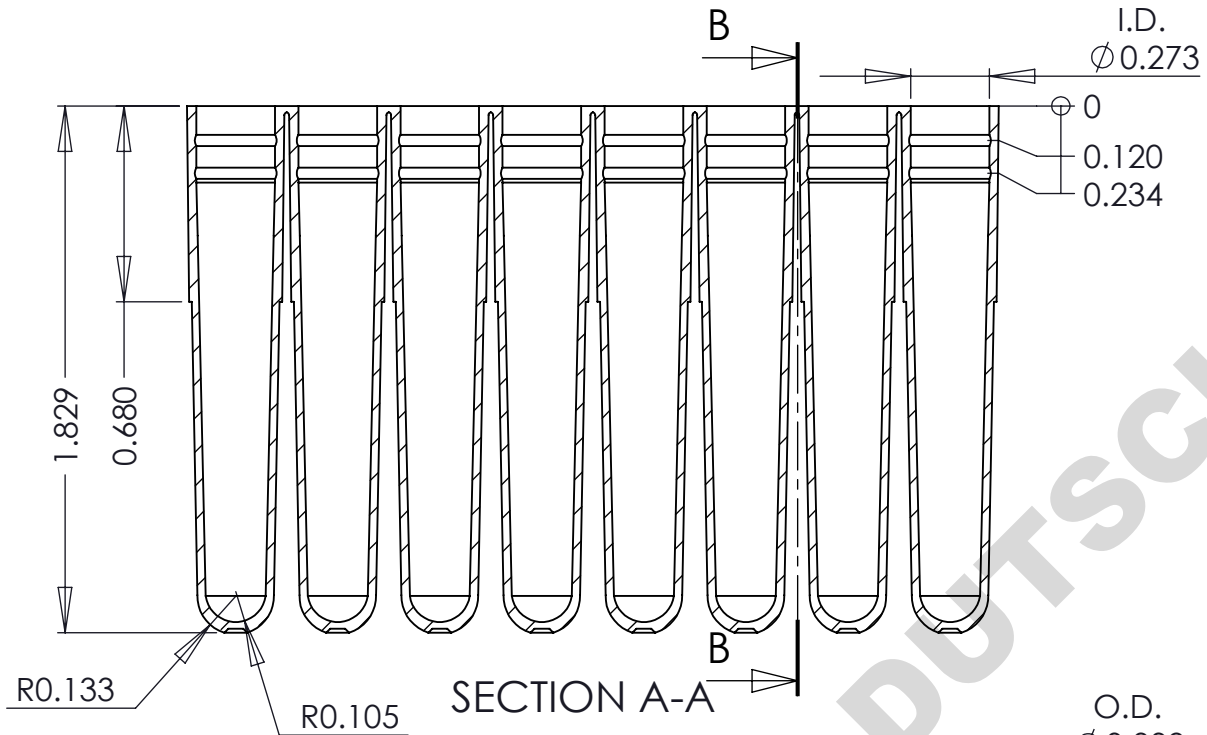

REVISIONS			
REV.	DESCRIPTION	DATE	APPROVED
NEW			

DIMENSIONS ARE IN INCHES		NAME	DATE	1.1 ml Tube Strip (8 Tubes)
		DRAWN		
		CHECKED		
		ENG APPR.		
		MFG APPR.		
MATERIAL		Q.A.		REV. NEW
POLYPROPYLENE		COMMENTS:		
SIZE A	DWG. NO. CE-T042			
SCALE: 3:1	WEIGHT:			SHEET 1 OF 1