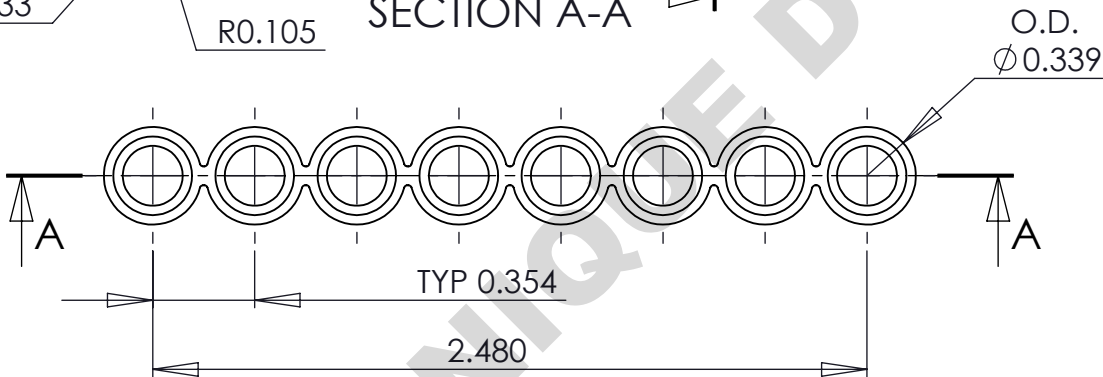

REVISIONS			
REV.	DESCRIPTION	DATE	APPROVED
NEW			

DIMENSIONS ARE IN INCHES		NAME	DATE	1.1 ml Tube Strip (8 Tubes)
		DRAWN		
		CHECKED		
		ENG APPR.		
		MFG APPR.		
MATERIAL		Q.A.		REV. NEW
POLYPROPYLENE		COMMENTS:		
SIZE A	DWG. NO. CE-T042			
SCALE: 3:1	WEIGHT:			SHEET 1 OF 1