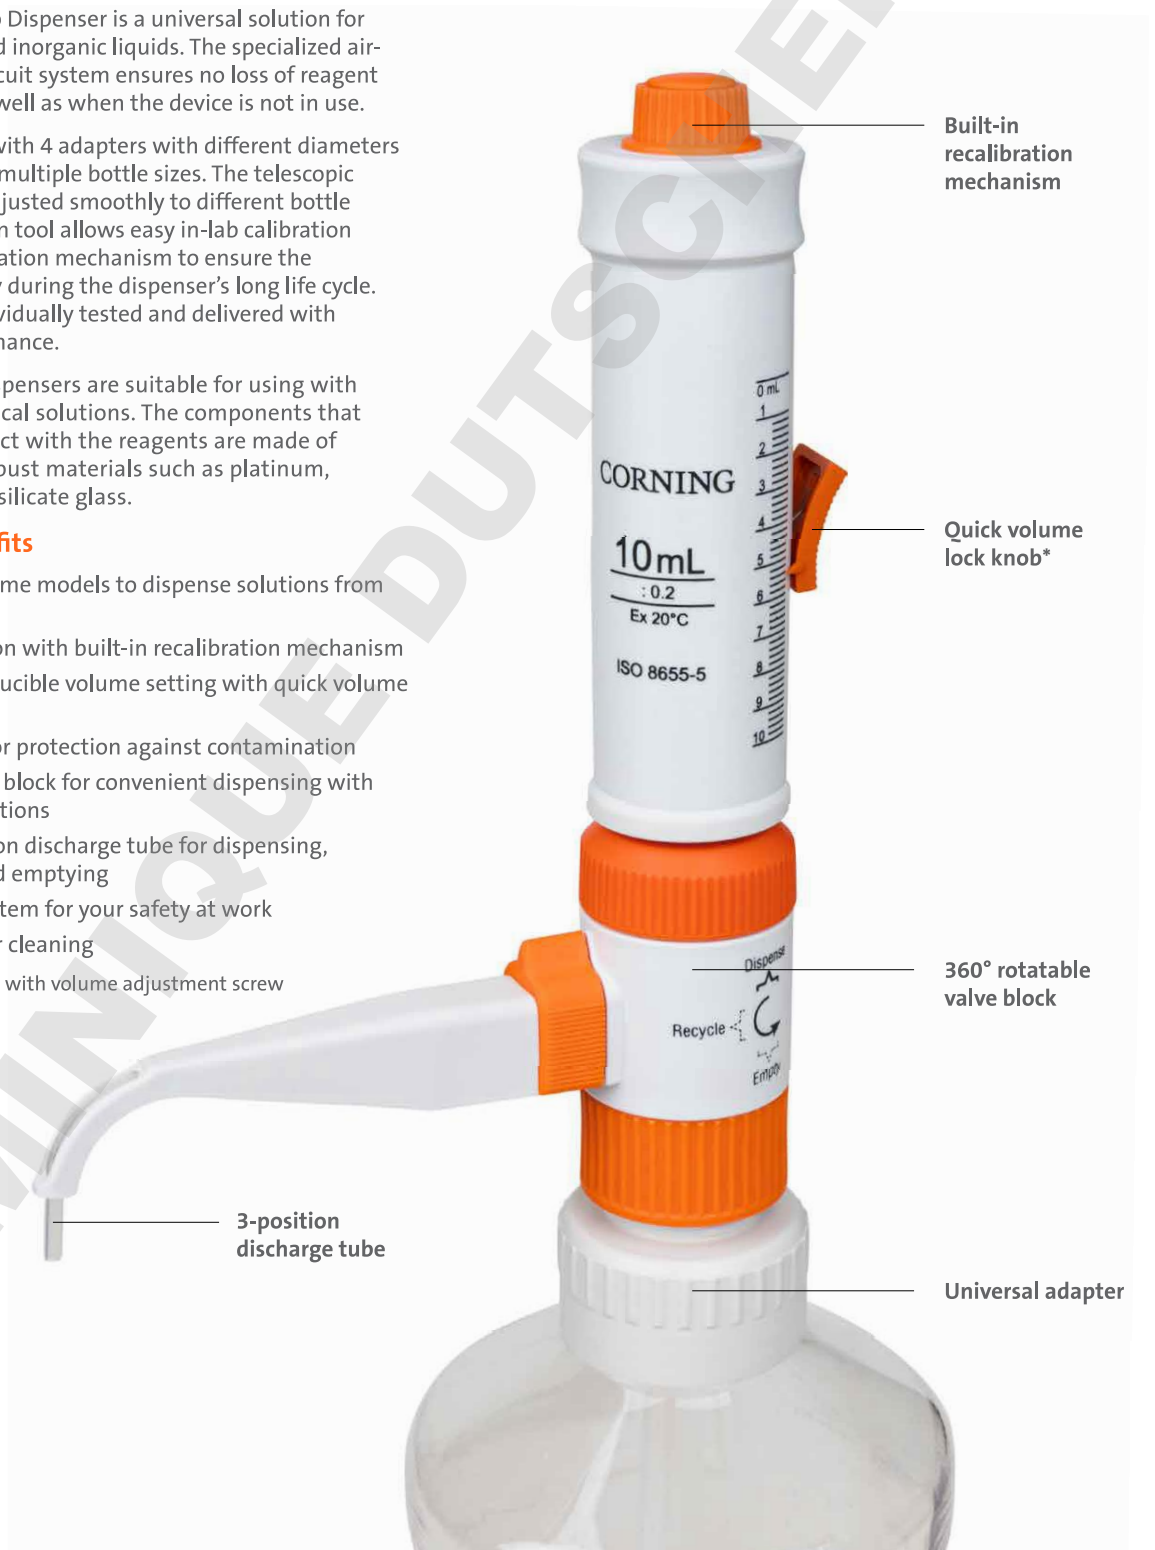

The dispenser comes with 4 adapters with different diameters for universal use with multiple bottle sizes. The telescopic suction tube can be adjusted smoothly to different bottle heights. The calibration tool allows easy in-lab calibration with a built-in recalibration mechanism to ensure the highest reproducibility during the dispenser's long life cycle. Every dispenser is individually tested and delivered with a certificate of performance.

Corning Bottle Top Dispensers are suitable for using with a wide range of chemical solutions. The components that come directly in contact with the reagents are made of chemical resistant, robust materials such as platinum, ceramic, PTFE, or borosilicate glass.

Features and Benefits

- Six (6) different volume models to dispense solutions from 0.25 to 100 mL
- Easy in-lab calibration with built-in recalibration mechanism
- Accurate and reproducible volume setting with quick volume lock knob*
- Fully autoclavable for protection against contamination
- 360° rotatable valve block for convenient dispensing with tough bottle connections
- Convenient 3-position discharge tube for dispensing, sample recovery, and emptying
- Unique drip-free system for your safety at work
- Easy disassembly for cleaning

*100 mL dispenser comes with volume adjustment screw