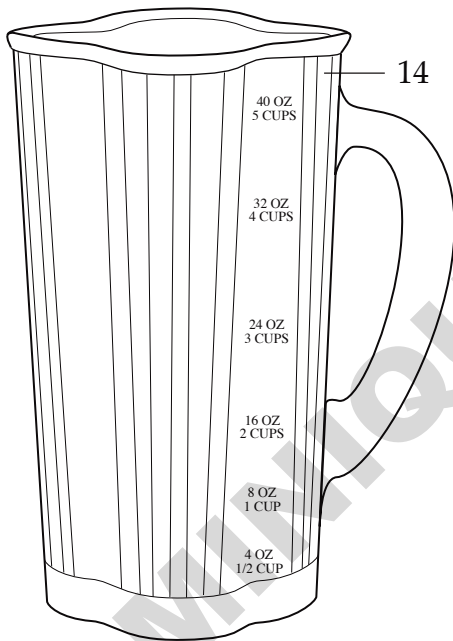

40 oz Glass Container Complete with Blending Assembly and Lid

CAC32 - 033011

004315
2 Piece Lid

500778
Blending Assembly

500211
Glass Container
with Blending Assembly

Illustration #	Part #	Description
1	003146	Center Lid
2	003574-09	Vinyl Outer Lid <i>(changed after 4/11/2007)</i>
3	027862 003504	Cap Nut <i>(on units after 7/2/2021)</i> Cap Nut
4	024224	Blade <i>(changed after 11/10/2003)</i>
5	003503	Bearing Cap
6	003508	Fairprene Washer
7	010012	Bearing Holder
8	009724	Nylon Washer
9	003537	Stainless Steel Washer (3 required)
10	003509	Neoprene Washer (rubber 4 required)
11	003510	Bakelite Washer
12	003500	Drive Shaft
13	009780	Hex Nut
14	003573	40 oz. Glass Container (5 cups)