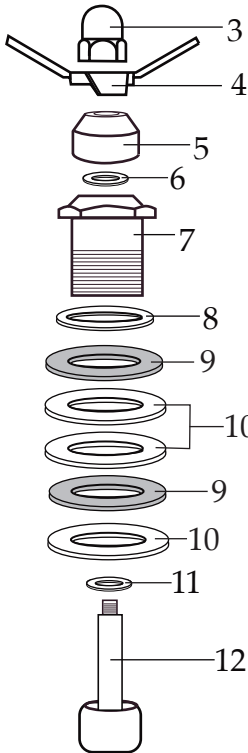

40 oz Glass Container Complete with Blending Assembly and Lid

CAC32 - 033011

004315
2 Piece Lid

500778
Blending Assembly

500211
Glass Container
with Blending Assembly

Illustration #	Part #	Description
1	003146	Center Lid
2	003574-09	Vinyl Outer Lid <i>(changed after 4/11/2007)</i>
3	027862 003504	Cap Nut <i>(on units after 7/2/2021)</i> Cap Nut
4	024224	Blade <i>(changed after 11/10/2003)</i>
5	003503	Bearing Cap
6	003508	Fairprene Washer
7	010012	Bearing Holder
8	009724	Nylon Washer
9	003537	Stainless Steel Washer (3 required)
10	003509	Neoprene Washer (rubber 4 required)
11	003510	Bakelite Washer
12	003500	Drive Shaft
13	009780	Hex Nut
14	003573	40 oz. Glass Container (5 cups)