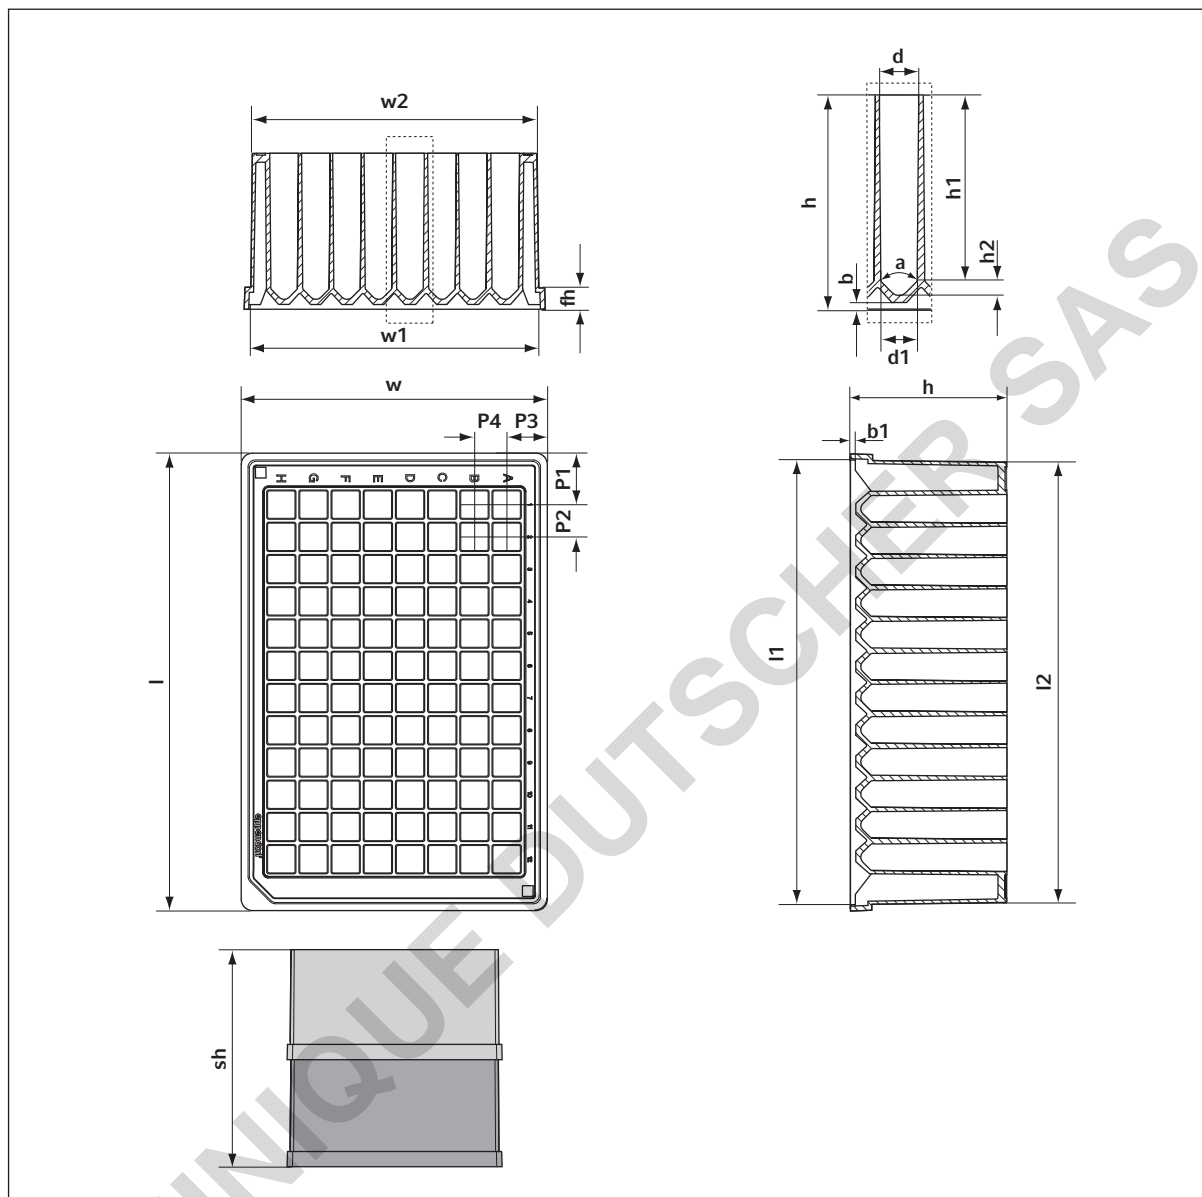

Technical Data Sheet

Eppendorf Deepwell Plate 96/500 μL
English (EN)

Plate dimensions [mm]

Length			Width			Height		Stack height
l	l1	l2	w	w1	w2	h	fh	sh (without lid)
127.8	124.5	123.2	85.5	82.2	81.0	27.1	6.1	52.8

English (EN)

Plate dimensions [mm]

Length			Width			Height		Stack height
l	l1	l2	w	w1	w2	h	fh	sh (without lid)
127.8	124.5	124.0	85.5	82.2	81.5	44.1	6.1	86.8

Well dimensions [mm]				Bottom [°]	Positions of well center [mm]				Bottom space [mm]	
Depth		Well width		Angle						
h1	h2	d	d1	a	P1	P2	P3	P4	b	b1
38.1	3.1	8.2	7.5	90	14.4	9.0	11.2	9.0	1.5	1.4