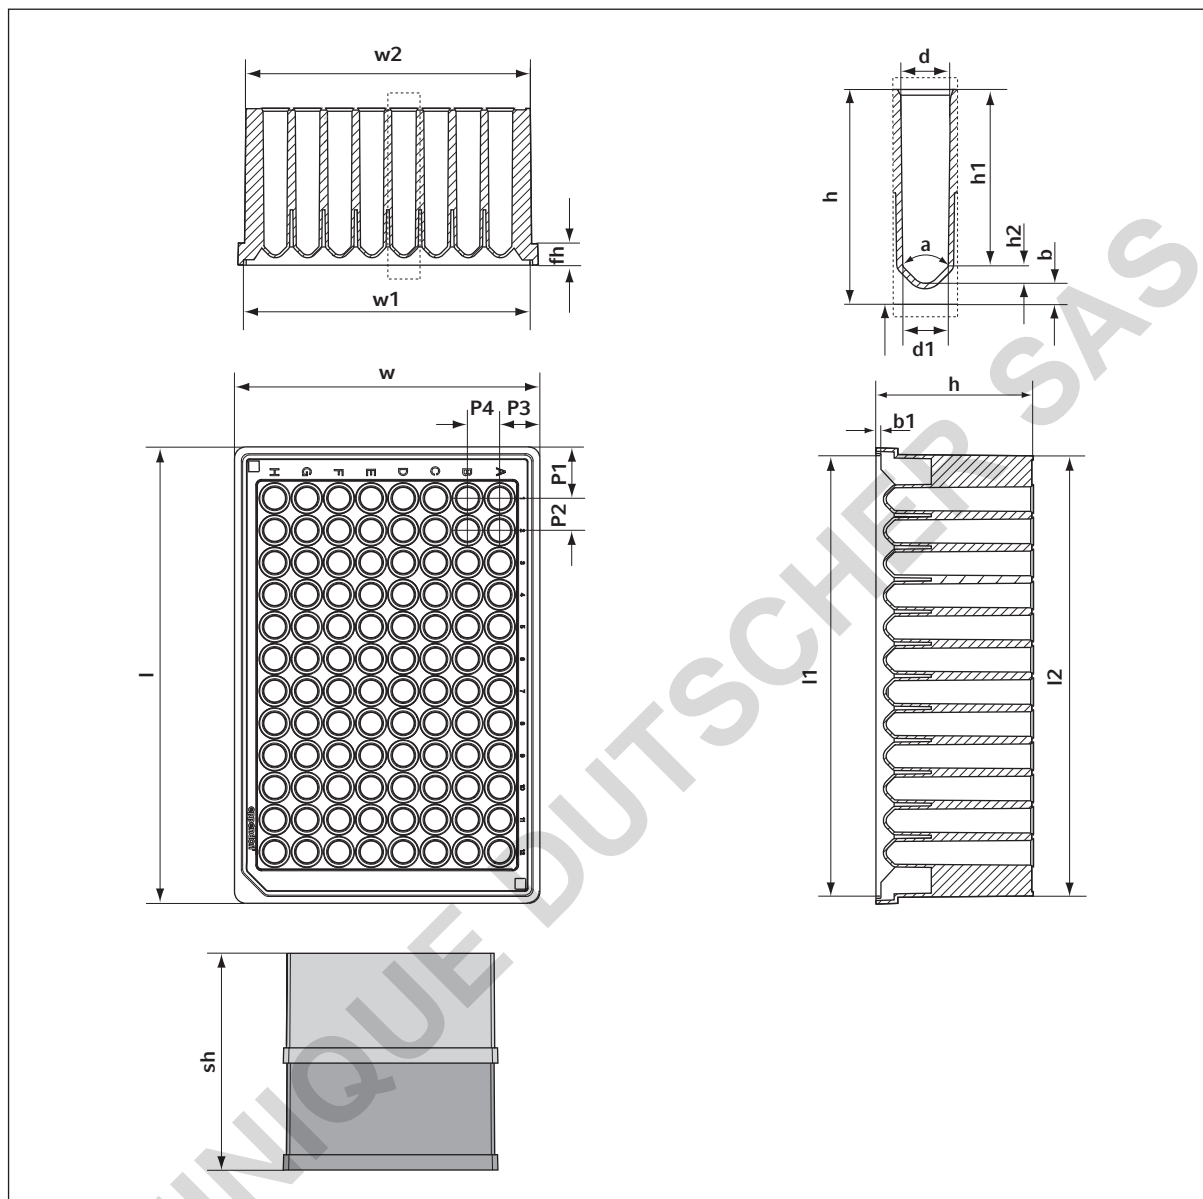

Technical Data Sheet

Eppendorf Deepwell Plate 96/1000 μ L

English (EN)

Plate dimensions [mm]

Length			Width			Height		Stack height
l	l1	l2	w	w1	w2	h	fh	sh (without lid)
127.8	124.5	123.2	85.5	82.2	81.0	44.1	6.1	86.8

Well dimensions [mm]

Well dimensions [mm]				Bottom [°]	Positions of well center [mm]				Bottom space [mm]	
Depth		Diameter		Angle						
h1	h2	d	d1	a	P1	P2	P3	P4	b	b1
38.7	2.4	7.0	6.0	90	14.4	9.0	11.2	9.0	3.2	1.4

Your local distributor: www.eppendorf.com/contact

Eppendorf AG · Barkhausenweg 1 · 22339 Hamburg · Germany
eppendorf@eppendorf.com · www.eppendorf.com