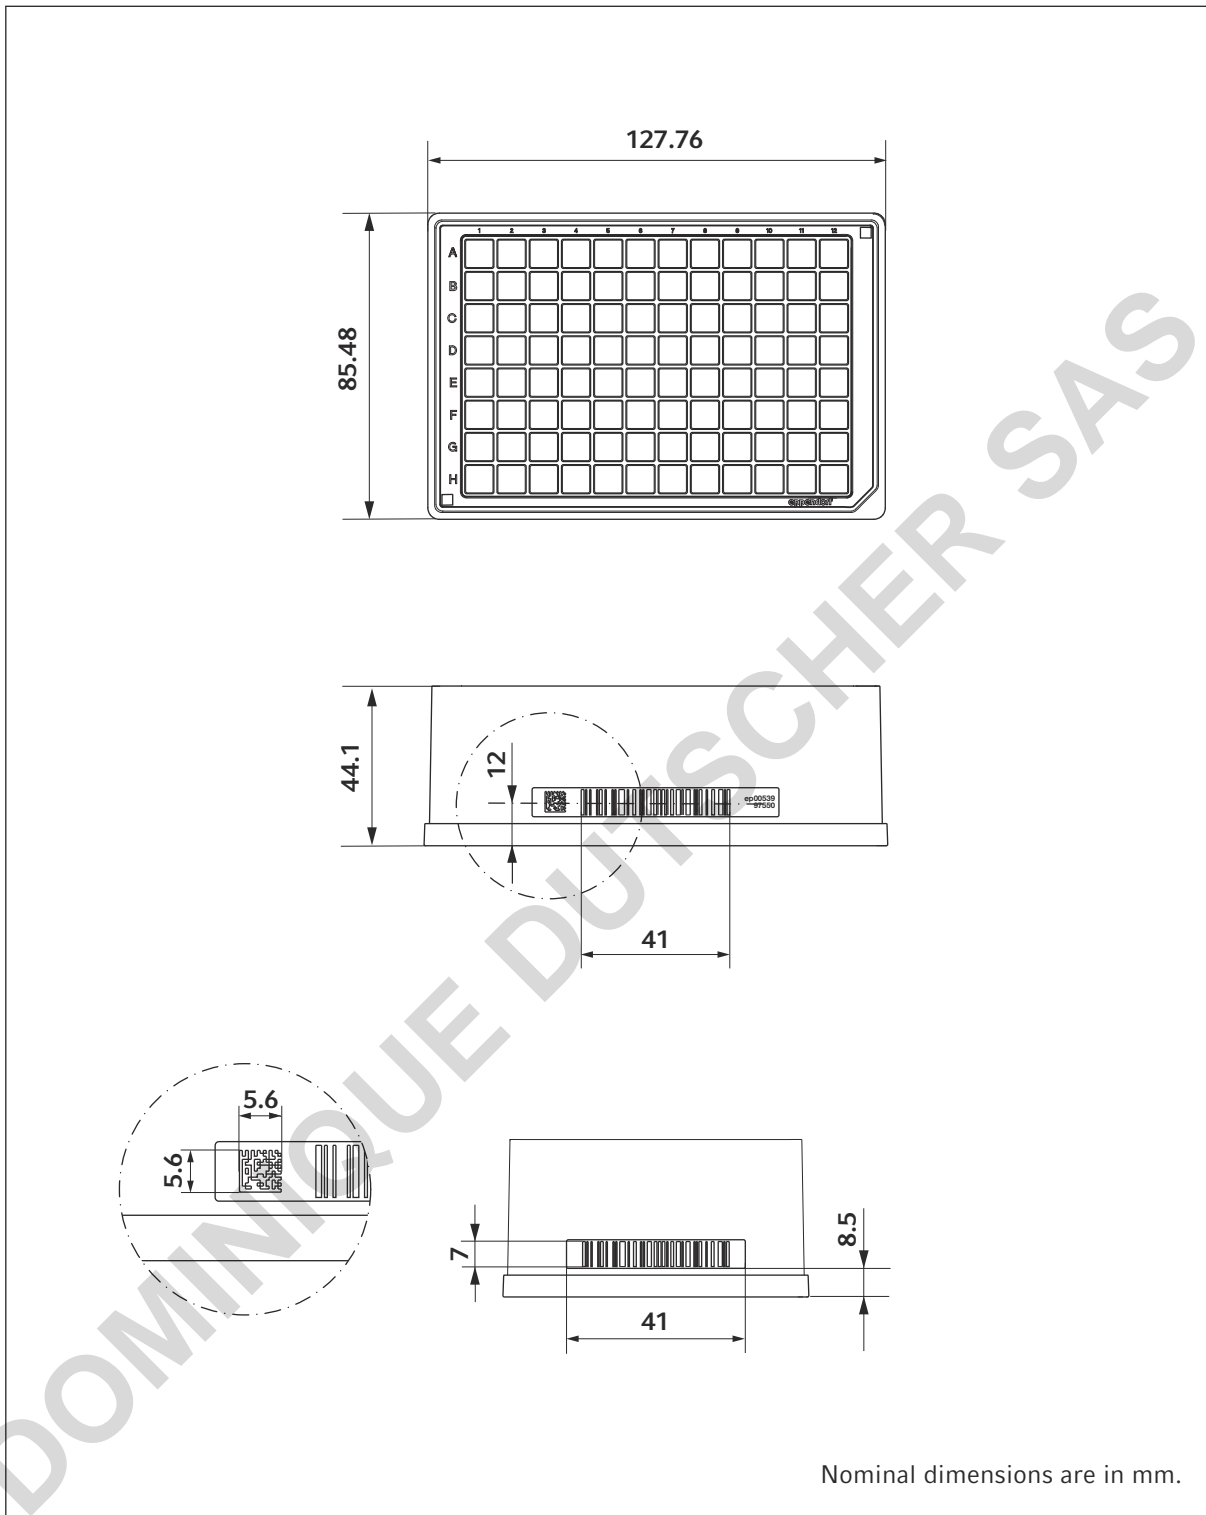

Technical Data Sheet

Eppendorf Deepwell Plate 96/500 μL
English (EN)

Plate dimensions [mm]

Length			Width			Height		Stack height
l	l1	l2	w	w1	w2	h	fh	sh (without lid)
127.8	124.5	123.2	85.5	82.2	81.0	27.1	6.1	52.8

Well dimensions [mm]

Well dimensions [mm]				Bottom [°]	Positions of well center [mm]				Bottom space [mm]	
Depth		Diameter		Angle						
h1	h2	d	d1	a	P1	P2	P3	P4	b	b1
21.4	2.6	7.0	6.4	90	14.4	9.0	11.2	9.0	2.1	1.4

English (EN)

Plate dimensions [mm]

Length			Width			Height		Stack height
l	l1	l2	w	w1	w2	h	fh	sh (without lid)
127.8	124.5	124.0	85.5	82.2	81.5	44.1	6.1	86.8

Well dimensions [mm]				Bottom [°]	Positions of well center [mm]				Bottom space [mm]	
Depth		Well width		Angle						
h1	h2	d	d1	a	P1	P2	P3	P4	b	b1
38.1	3.1	8.2	7.5	90	14.4	9.0	11.2	9.0	1.5	1.4

1 Dimensions

Technical Data Sheet

Eppendorf Deepwell Plate 96, 2000 μ L / SafeCode
English (EN)

Your local distributor: www.eppendorf.com/contact

Eppendorf SE · Barkhausenweg 1 · 22339 Hamburg · Germany
eppendorf@eppendorf.com · www.eppendorf.com