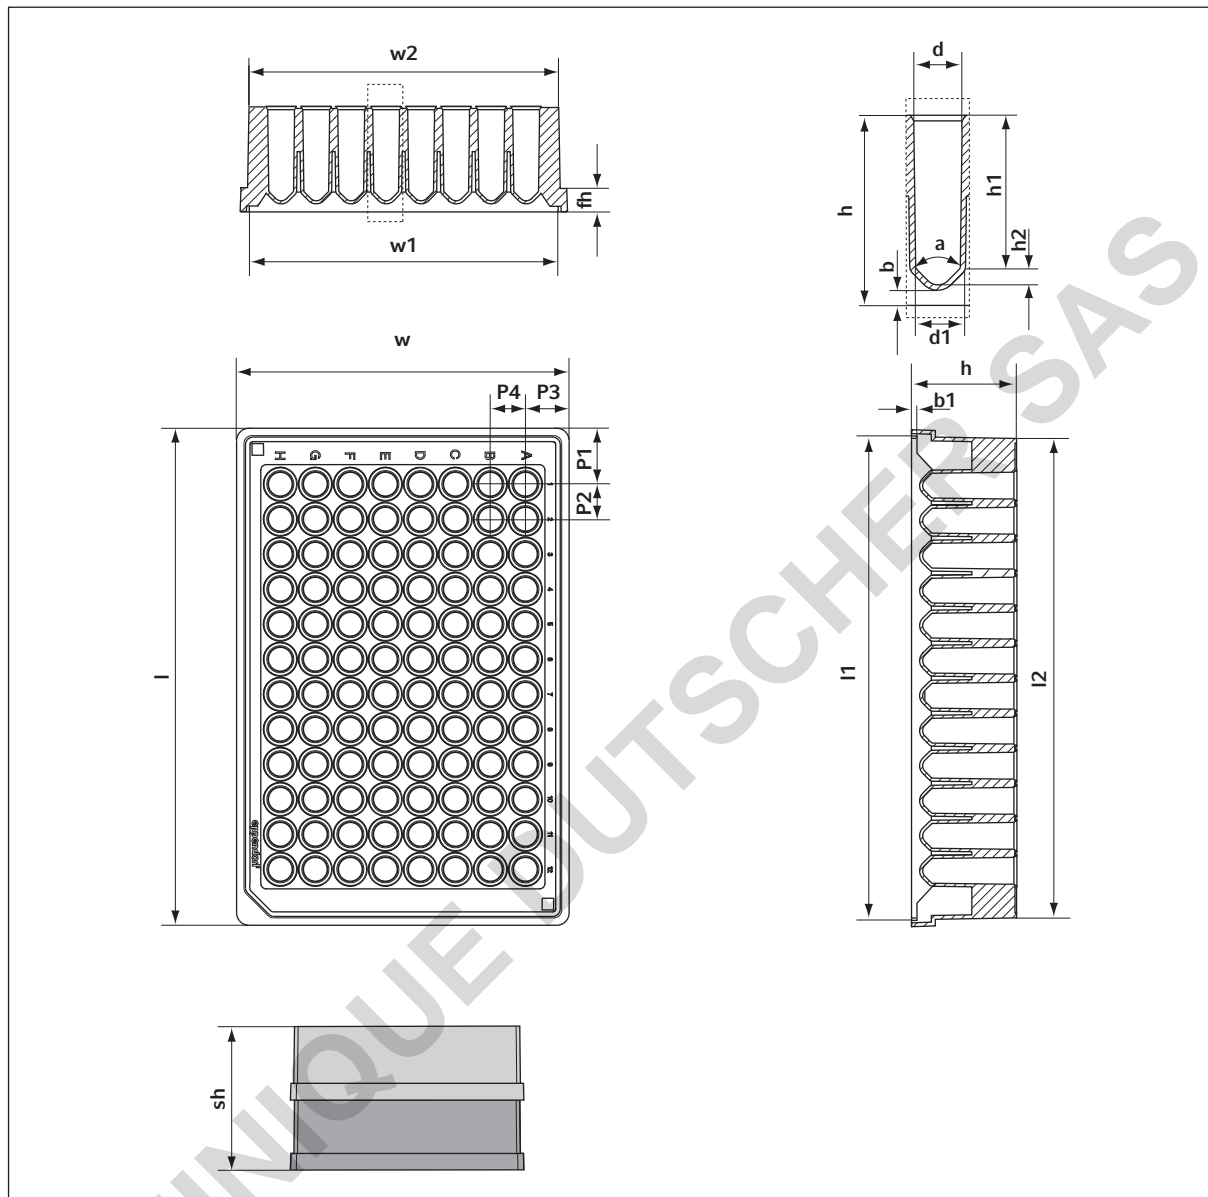

Technical Data Sheet

Eppendorf Deepwell Plate 96/500 μL
English (EN)

Plate dimensions [mm]

Length			Width			Height		Stack height
l	l1	l2	w	w1	w2	h	fh	sh (without lid)
127.8	124.5	123.2	85.5	82.2	81.0	27.1	6.1	52.8

Well dimensions [mm]

Well dimensions [mm]				Bottom [°]	Positions of well center [mm]				Bottom space [mm]	
Depth		Diameter		Angle						
h1	h2	d	d1	a	P1	P2	P3	P4	b	b1
21.4	2.6	7.0	6.4	90	14.4	9.0	11.2	9.0	2.1	1.4

Length			Width			Height		Stack height
l	l1	l2	w	w1	w2	h	fh	sh (without lid)
127.8	124.5	123.2	85.5	82.2	81.0	44.1	6.1	86.8

Well dimensions [mm]

Well dimensions [mm]				Bottom [°]	Positions of well center [mm]				Bottom space [mm]	
Depth		Diameter		Angle						
h1	h2	d	d1	a	P1	P2	P3	P4	b	b1
38.7	2.4	7.0	6.0	90	14.4	9.0	11.2	9.0	3.2	1.4

English (EN)

Plate dimensions [mm]

Length			Width			Height		Stack height
l	l1	l2	w	w1	w2	h	fh	sh (without lid)
127.8	124.5	124.0	85.5	82.2	81.5	44.1	6.1	86.8

Well dimensions [mm]				Bottom [°]	Positions of well center [mm]				Bottom space [mm]	
Depth		Well width		Angle						
h1	h2	d	d1	a	P1	P2	P3	P4	b	b1
38.1	3.1	8.2	7.5	90	14.4	9.0	11.2	9.0	1.5	1.4