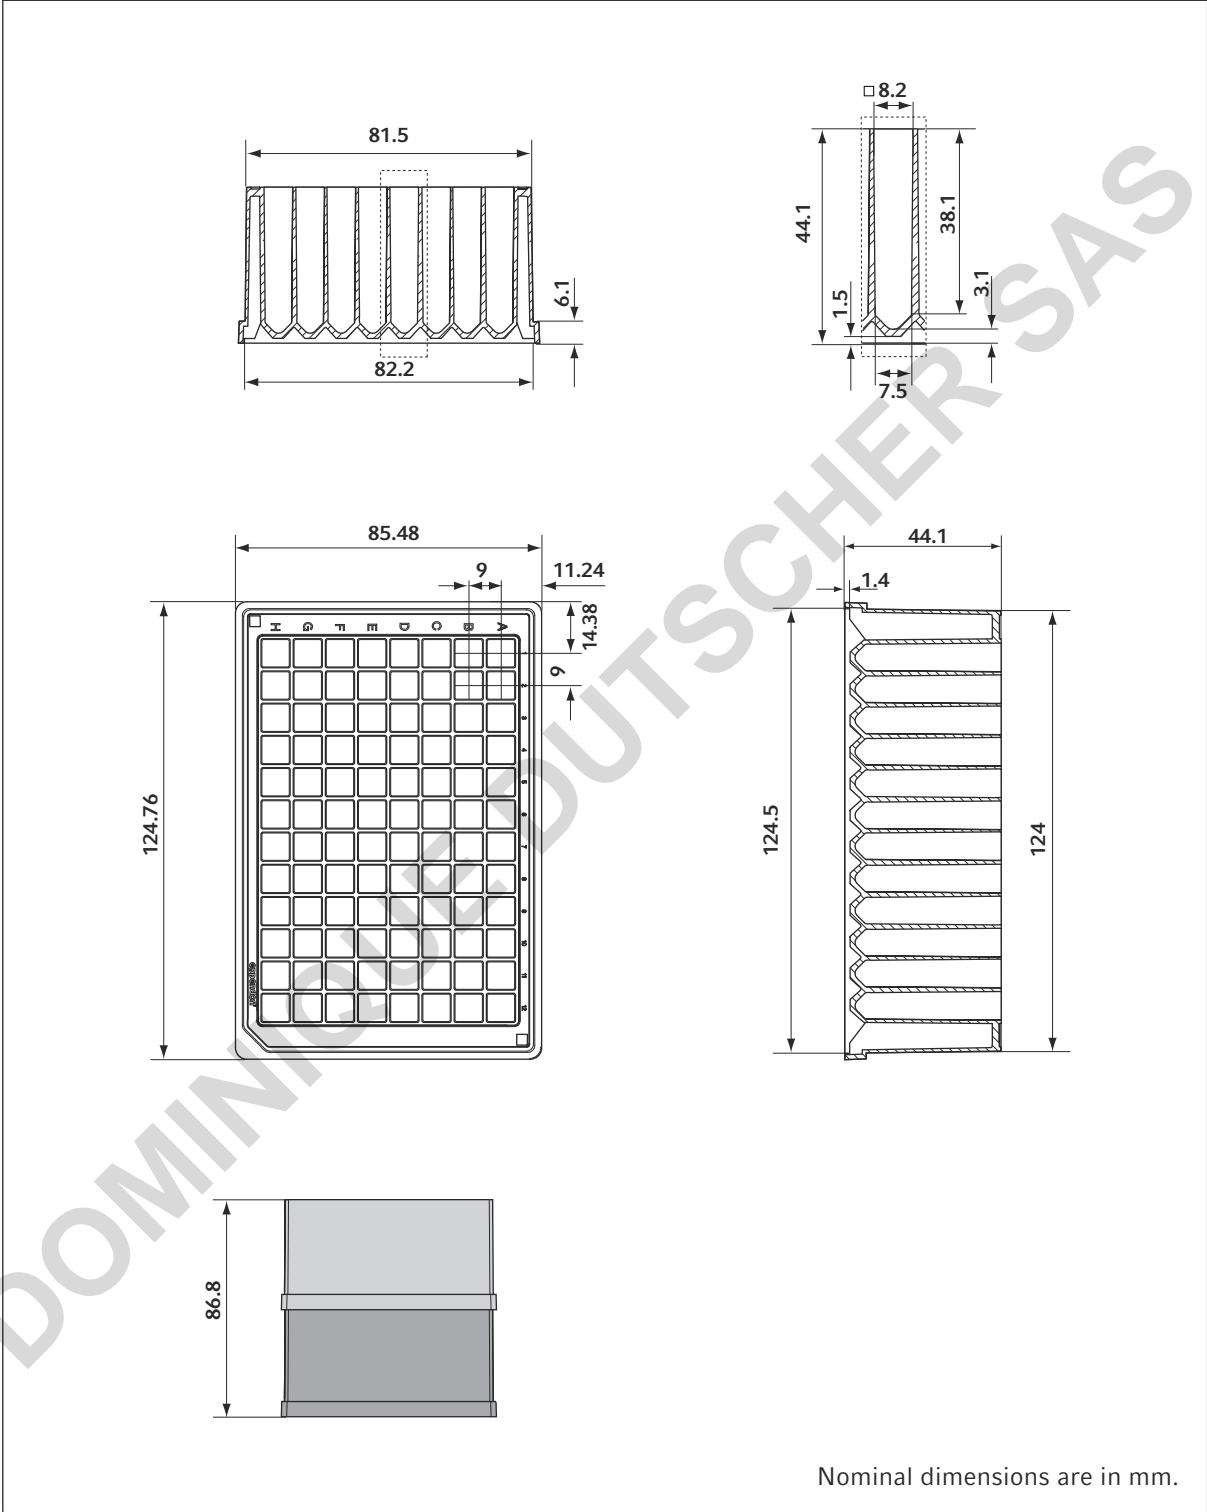

Technical Data Sheet

Eppendorf Deepwell Plate 96/500 μL
English (EN)

Plate dimensions [mm]

Length			Width			Height		Stack height
l	l1	l2	w	w1	w2	h	fh	sh (without lid)
127.8	124.5	123.2	85.5	82.2	81.0	27.1	6.1	52.8

Length			Width			Height		Stack height
l	l1	l2	w	w1	w2	h	fh	sh (without lid)
127.8	124.5	123.2	85.5	82.2	81.0	44.1	6.1	86.8

Well dimensions [mm]

Well dimensions [mm]				Bottom [°]	Positions of well center [mm]				Bottom space [mm]	
Depth		Diameter		Angle						
h1	h2	d	d1	a	P1	P2	P3	P4	b	b1
38.7	2.4	7.0	6.0	90	14.4	9.0	11.2	9.0	3.2	1.4

English (EN)

Plate dimensions [mm]

Length			Width			Height		Stack height
l	l1	l2	w	w1	w2	h	fh	sh (without lid)
127.8	124.5	124.0	85.5	82.2	81.5	44.1	6.1	86.8

Well dimensions [mm]				Bottom [°]	Positions of well center [mm]				Bottom space [mm]	
Depth		Well width		Angle						
h1	h2	d	d1	a	P1	P2	P3	P4	b	b1
38.1	3.1	8.2	7.5	90	14.4	9.0	11.2	9.0	1.5	1.4

1 Dimensions

Technical Data Sheet

Eppendorf Deepwell Plate 96, 2000 μ L / SafeCode
English (EN)

Your local distributor: www.eppendorf.com/contact

Eppendorf SE · Barkhausenweg 1 · 22339 Hamburg · Germany
eppendorf@eppendorf.com · www.eppendorf.com